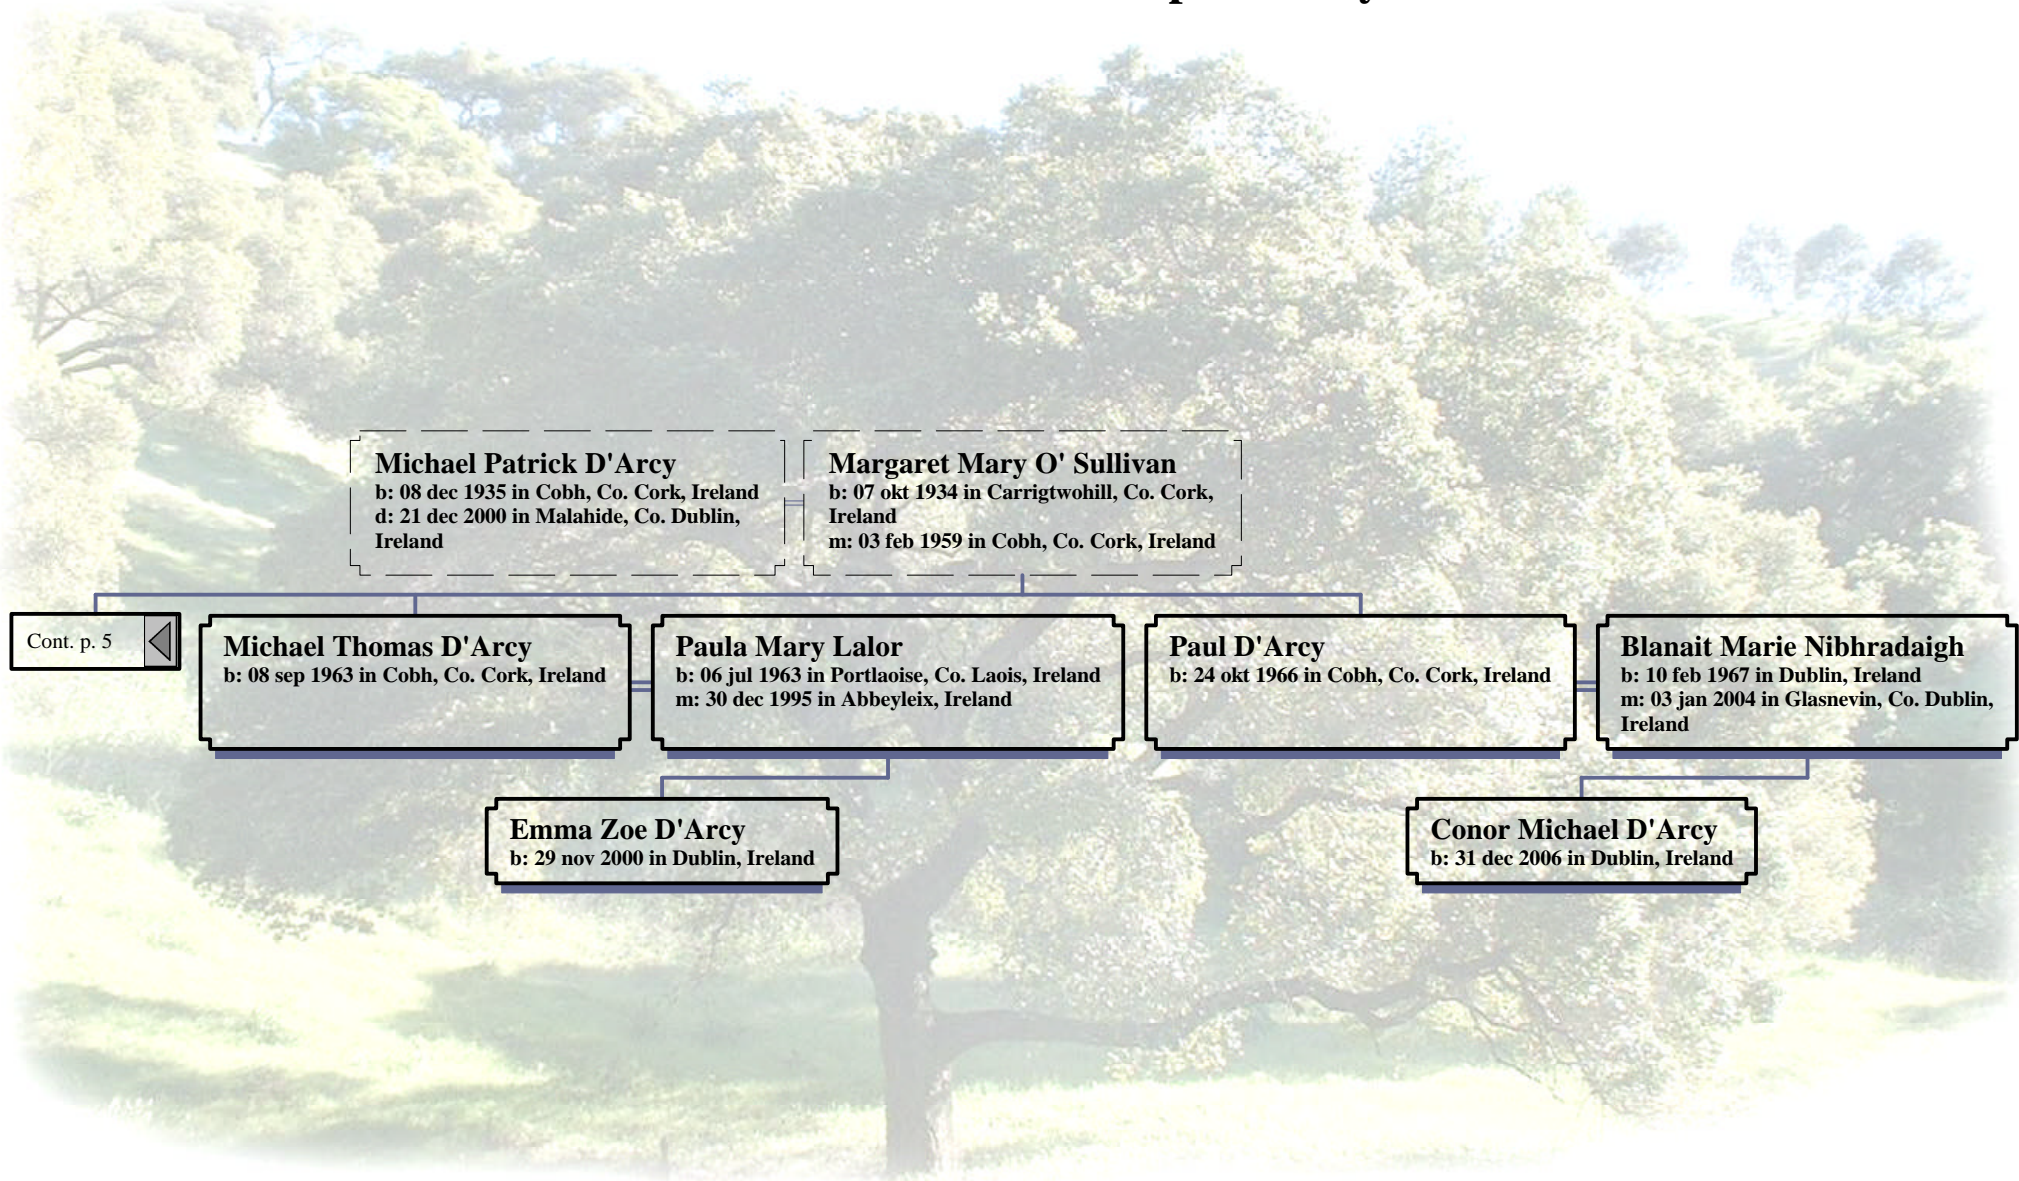

Descendants of John Joseph D'Arcy

Cont. p. 5

Michael Thomas D'Arcy
b: 08 sep 1963 in Cobh, Co. Cork, Ireland

Paula Mary Lalor
b: 06 jul 1963 in Portlaoise, Co. Laois, Ireland
m: 30 dec 1995 in Abbeyleix, Ireland

Paul D'Arcy
b: 24 okt 1966 in Cobh, Co. Cork, Ireland

Blanita Marie Nibhradaigh
b: 10 feb 1967 in Dublin, Ireland
m: 03 jan 2004 in Glasnevin, Co. Dublin, Ireland

Emma Zoe D'Arcy
b: 29 nov 2000 in Dublin, Ireland

Conor Michael D'Arcy
b: 31 dec 2006 in Dublin, Ireland