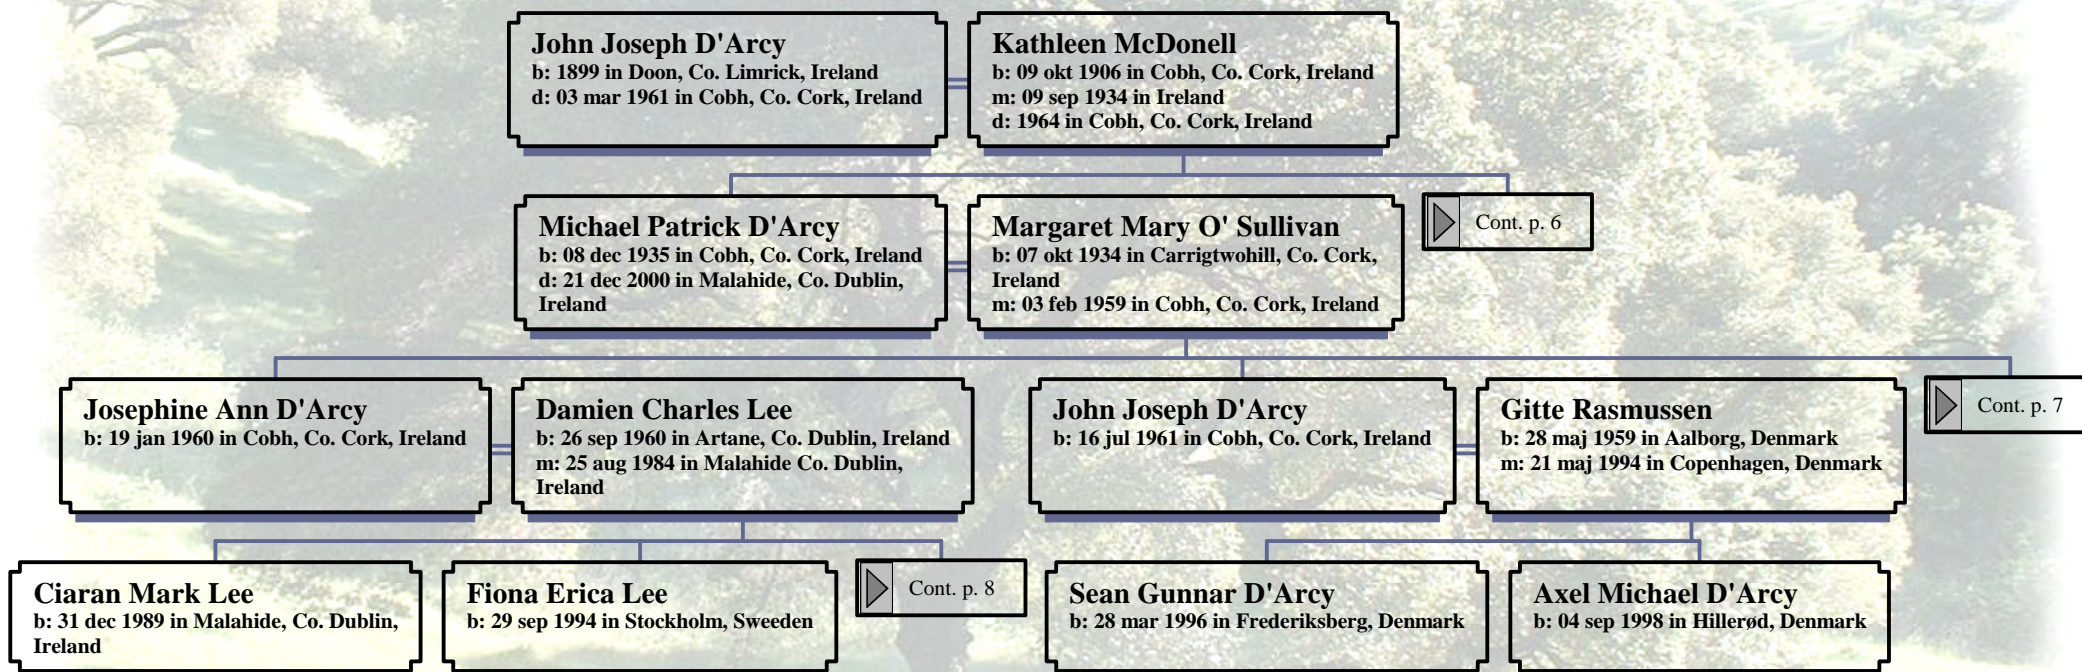

Descendants of John Joseph D'Arcy