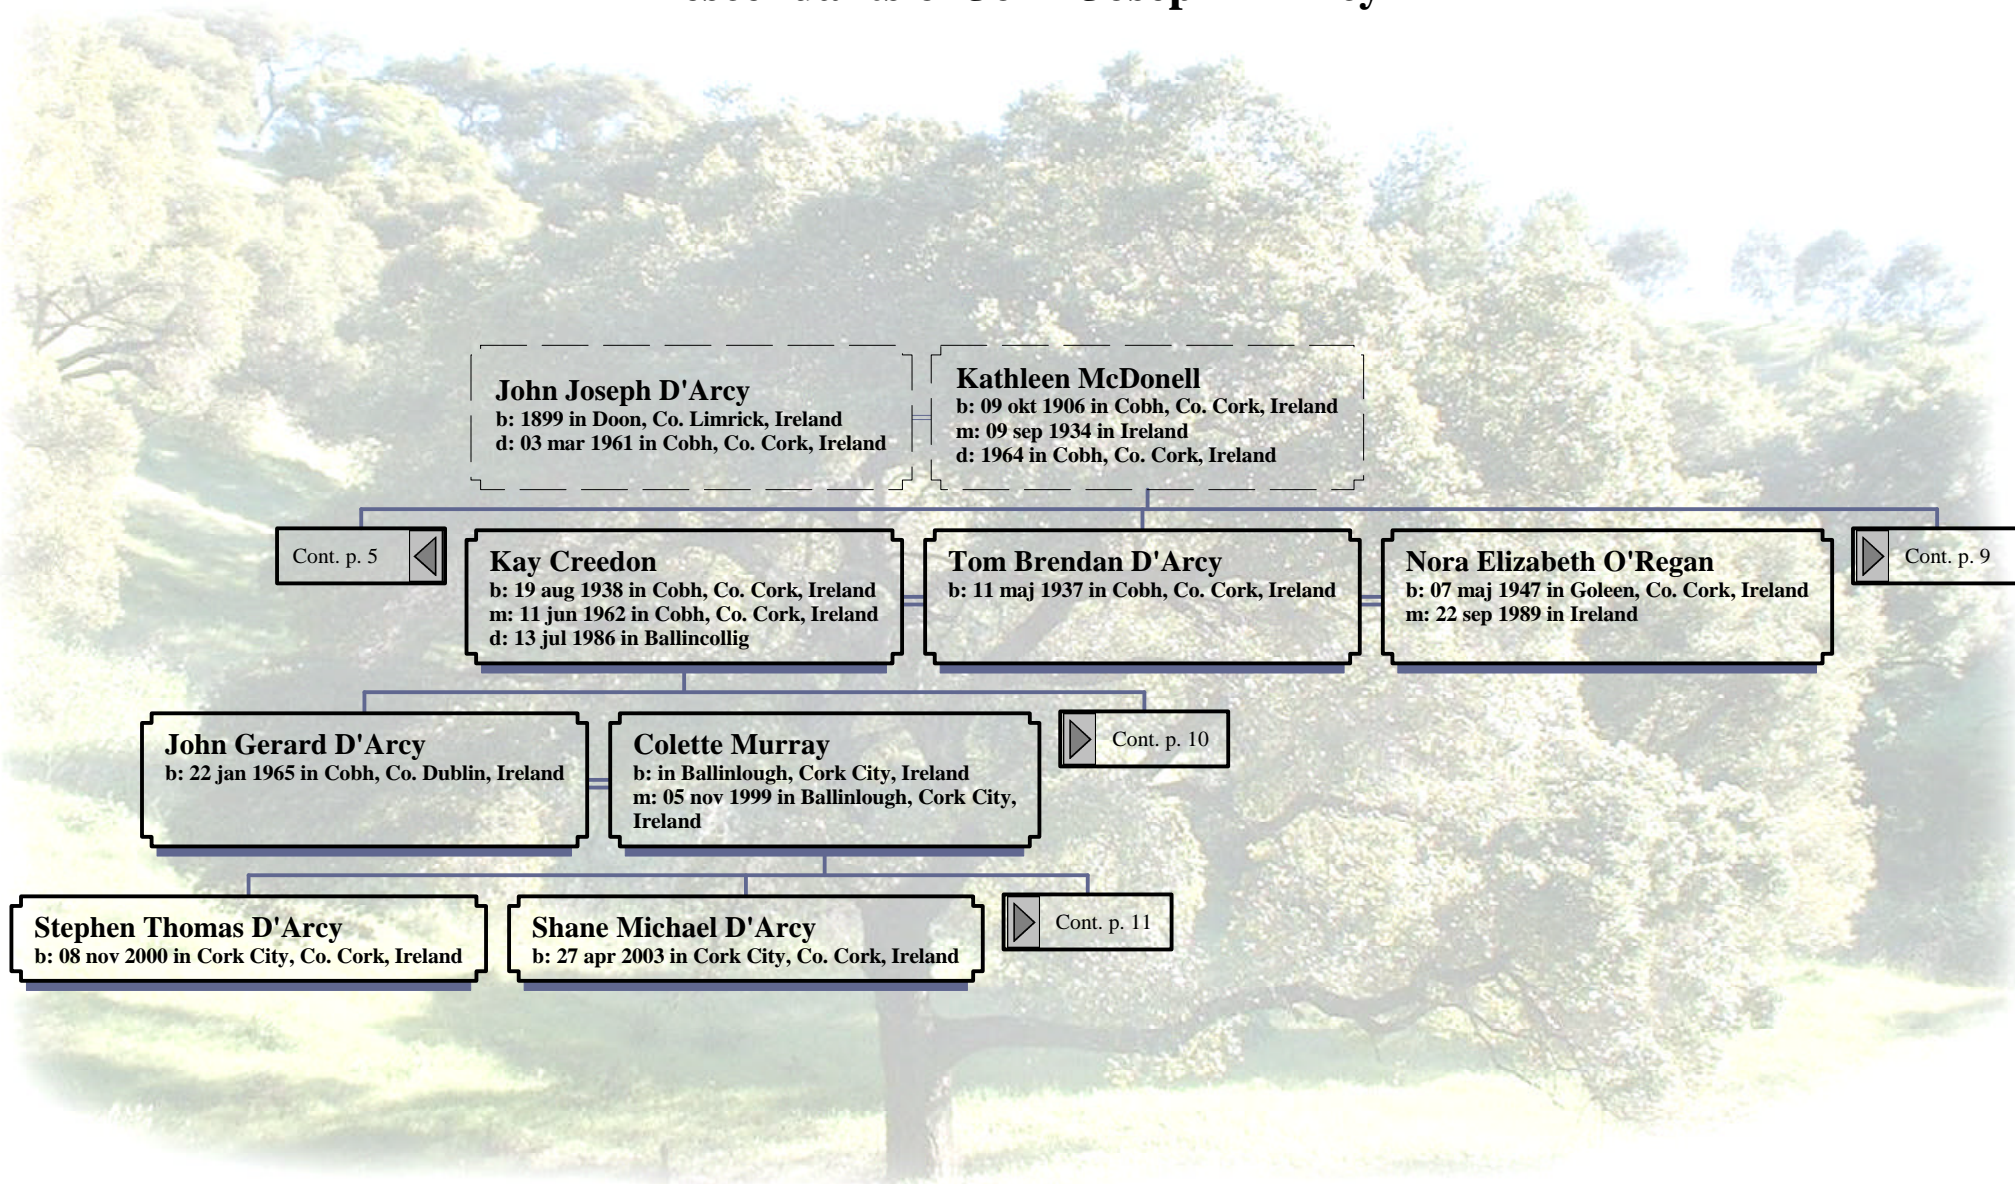

Descendants of John Joseph D'Arcy